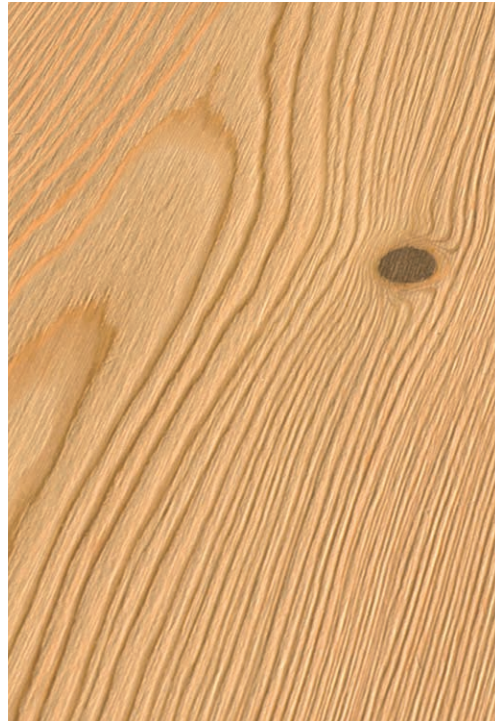

Rustic
Modern

BROWN - GREY

The brown tones of softwood enter into a striking dialogue with the cool shades of grey found in concrete. Every grain, every knot conveys authenticity and strength, while the smooth, neutral surfaces create a sense of calm and modernity.

Visualise your
floor virtually with
the Flooring App.

DIMENSIONS

1.900 x 182 x 13 mm

RUSTICO SWISS PINE NATUR!PUR

bevelled (4V), Natur, brushed,
Innovo NATUR oiled | 10 00164 01

Wild by nature, staged with a modern edge.