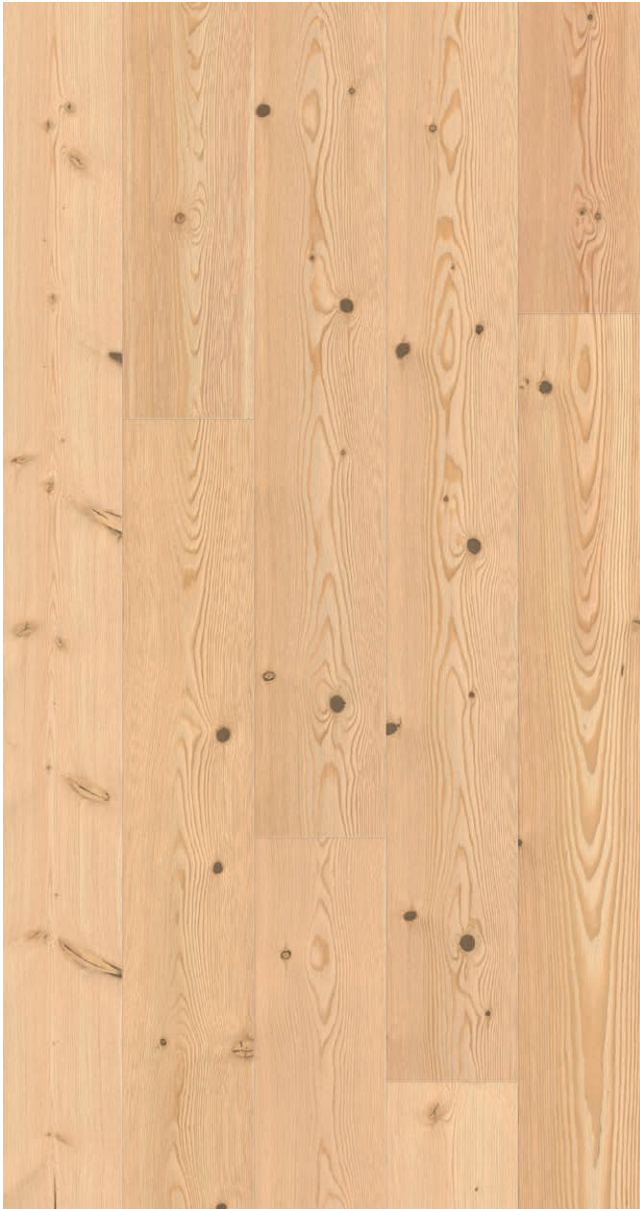

DIMENSIONS

2.415 x 182 x 13 mm

RUSTICO DOUGLAS FIR NATUR!PUR

bevelled (4V), Rustikal, brushed,
Innovo NATUR oiled | 10 00720 01