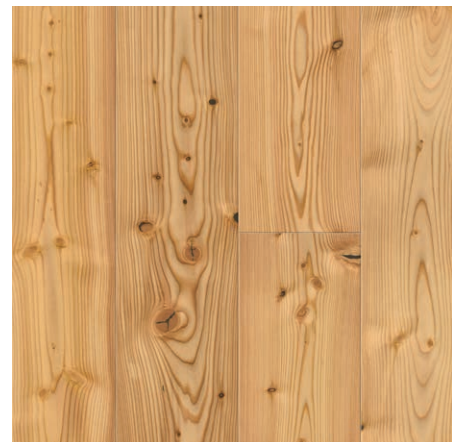

MARCANTO LARCH NATUR

bevelled (4V), Rustikal, brushed,
Innovo NATUR oiled | **10 00167 01**