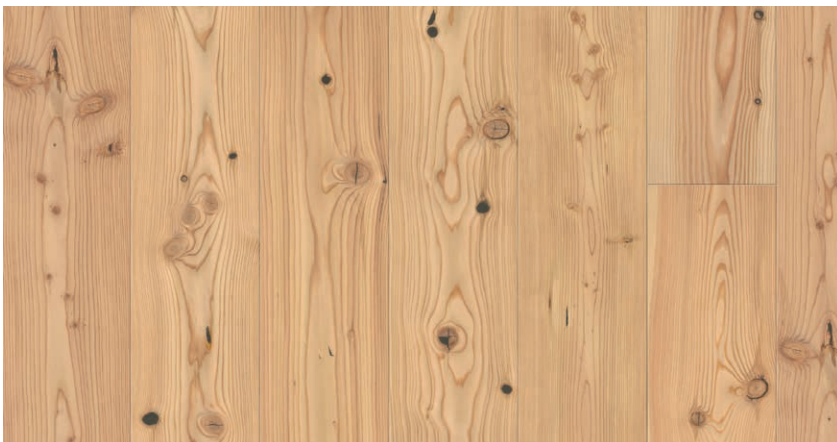

MARCANTO LARCH NATUR!PUR

bevelled (4V), Rustikal, brushed,
Innovo NATUR oiled | **10 00166 01**