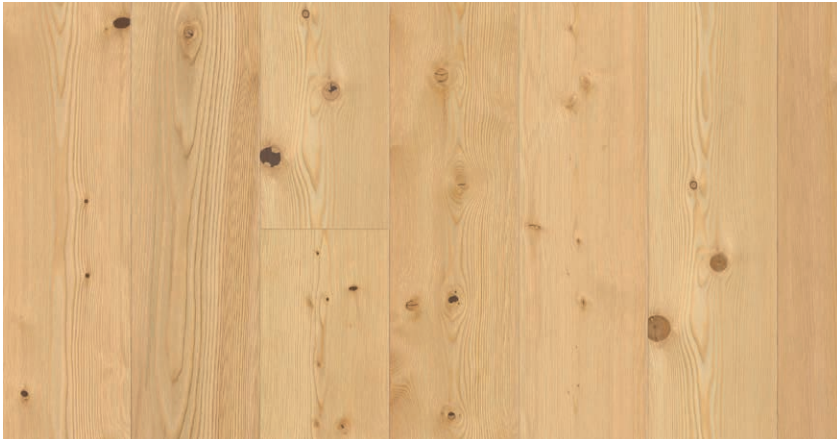

DIMENSIONS

2.415 x 182 x 13 mm

RUSTICO LARCH NATUR!PUR

bevelled (4V), Rustikal, brushed,
Innovo NATUR oiled | **10 00692 01**