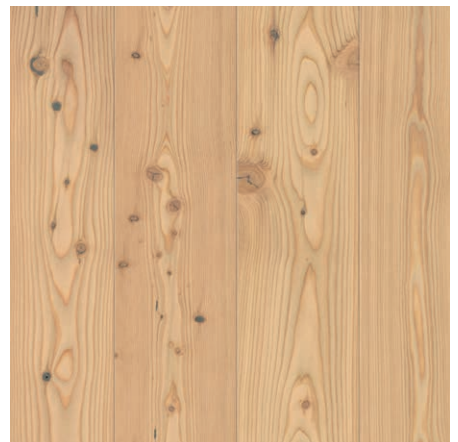

Larch.

INTENSE, WITH A HINT OF WILDNESS: LARCH IS VIBRANT, RESILIENT, AND WITH ITS MEDIUM TO LIGHT TONES, BREATHTAKINGLY EXPRESSIVE – FOR SPACES THAT DEMAND MORE THAN MERE FUNCTION.

**MARCANTO
LARCH WEISS**

bevelled (4V), Rustikal, brushed,
Innovo NATUR oiled | **10 00165 01**